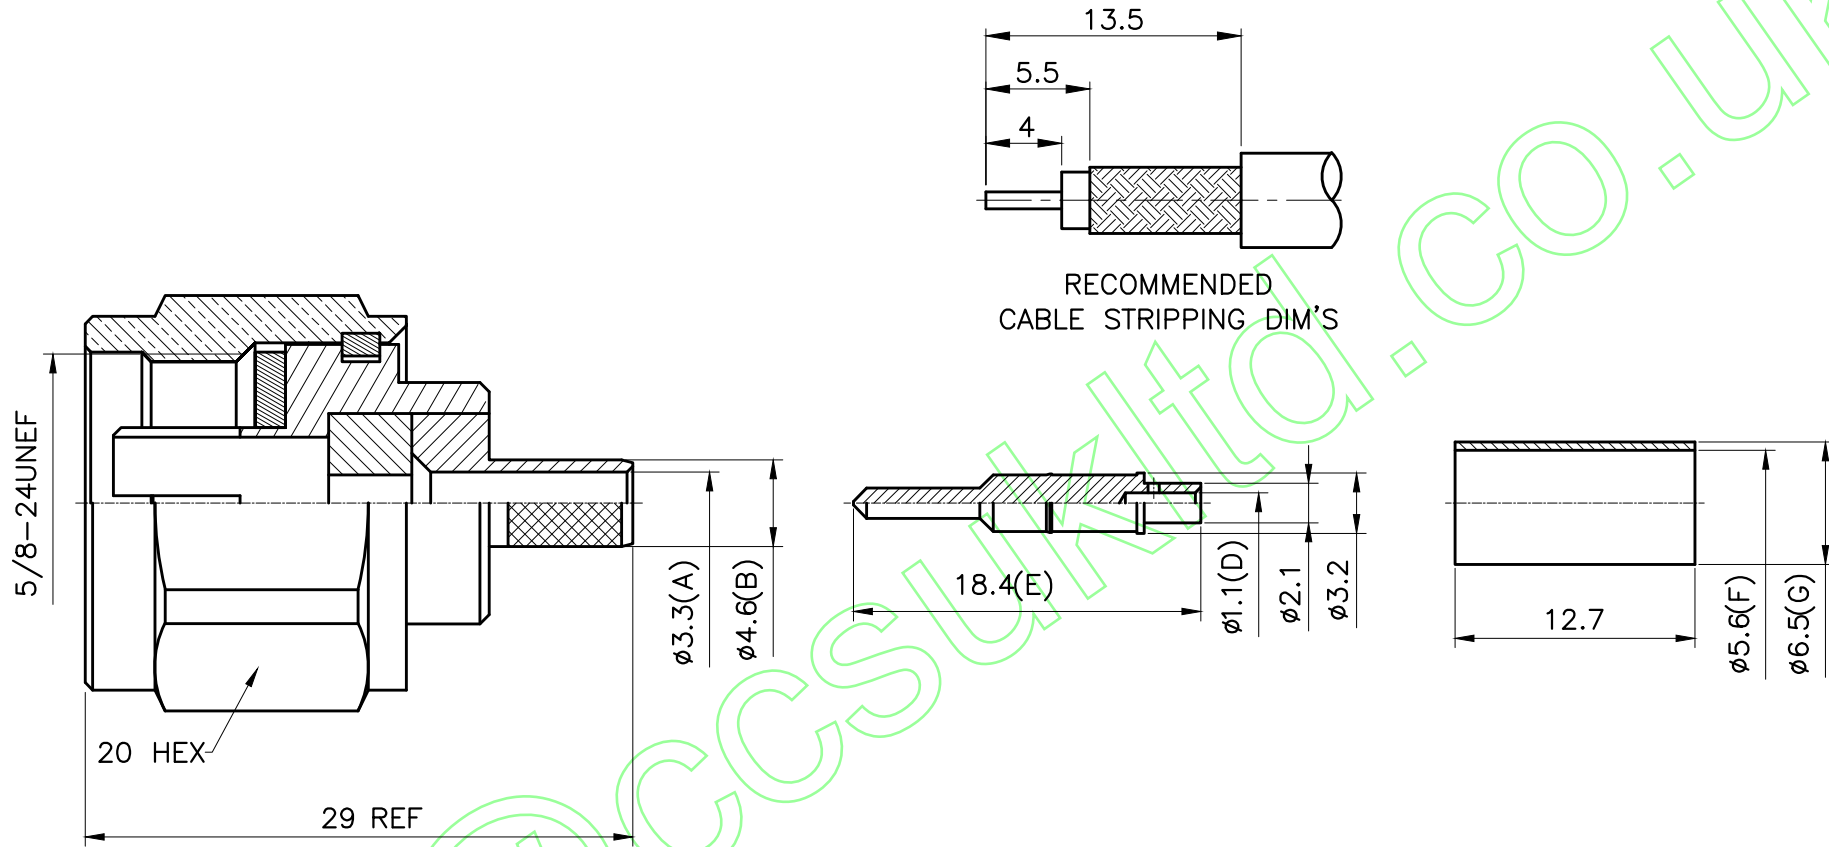

REVISIONS		
ISS	DESCRIPTION	DATE

RoHS COMPLIANT

1. CRIMPED FERRULE
HEX CRIMP SIZE .213"
2. CRIMPED CONTACT PIN
HEX CRIMP SIZE .068"

CONNECTORS CABLES

SPECIALISTS LTD.

TITLE: N MALE CRIMP
(FOR RG58)

PART NO: NPCR58HEX

DRAWING NO:

APRD:

CHKD:

DR:

DATE: 04/03/19"

UNIT: mm

SCALE: 2.5/1

UNLESS OTHERWISE
SPECIFIED TOLERANCES
0.5-6 = ±0.2
>6-30 = ±0.4
>30-120 = ±0.6
>120-315 = ±1
>315-1000 = ±1.6
ANGLES = ±5°